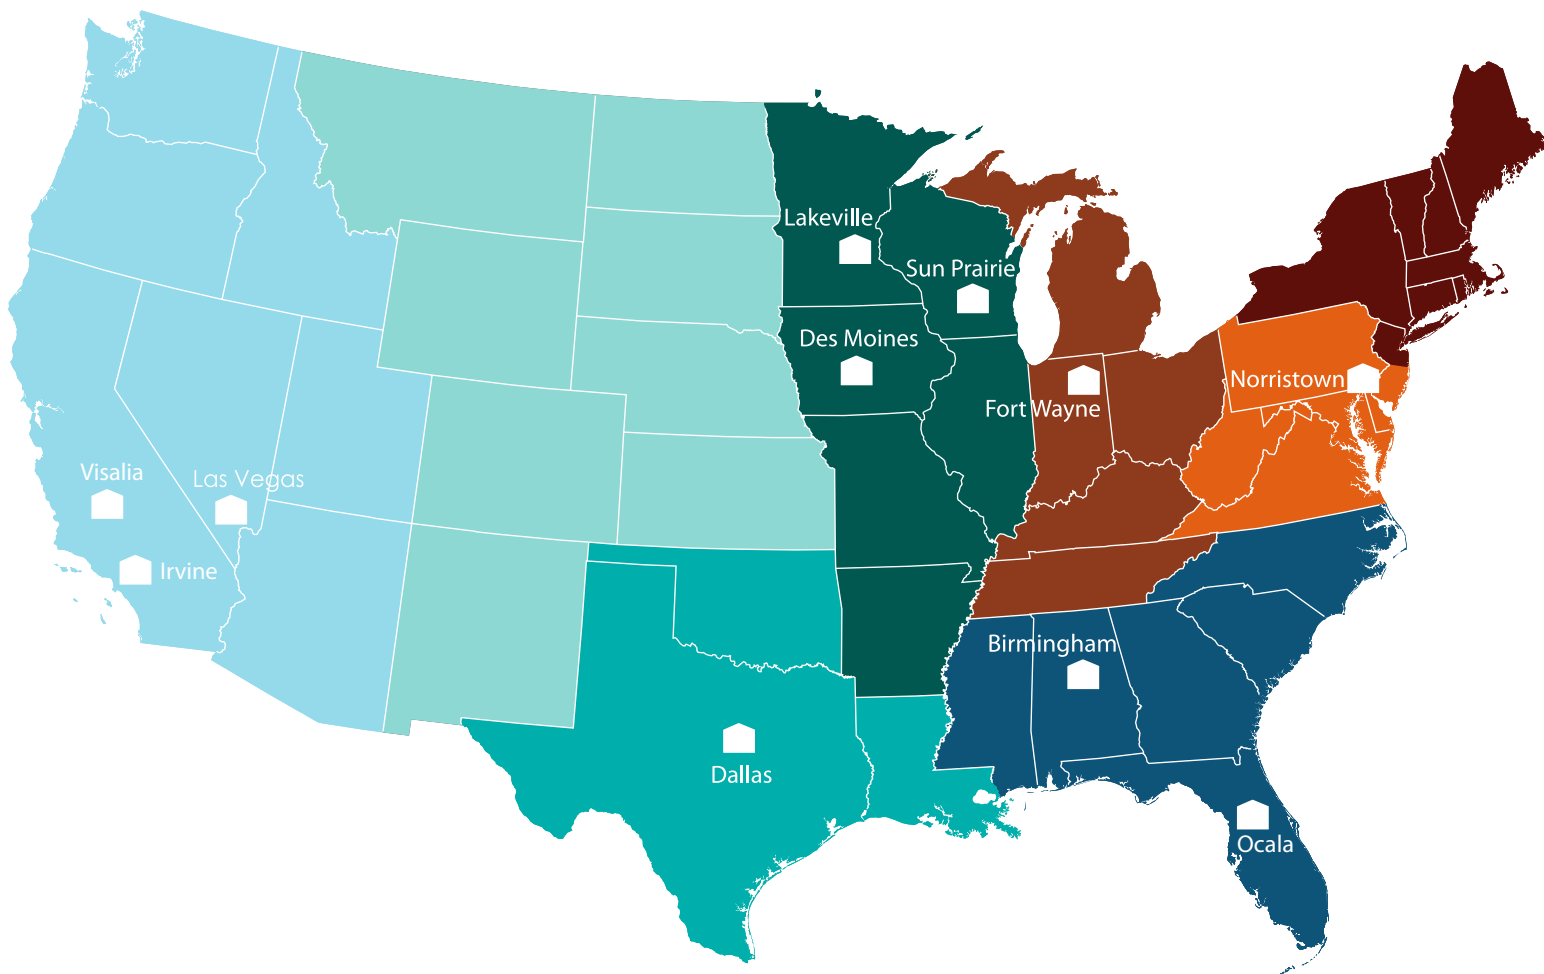

# Midwest Veterinary Supply Shelter Specialist Coverage Map